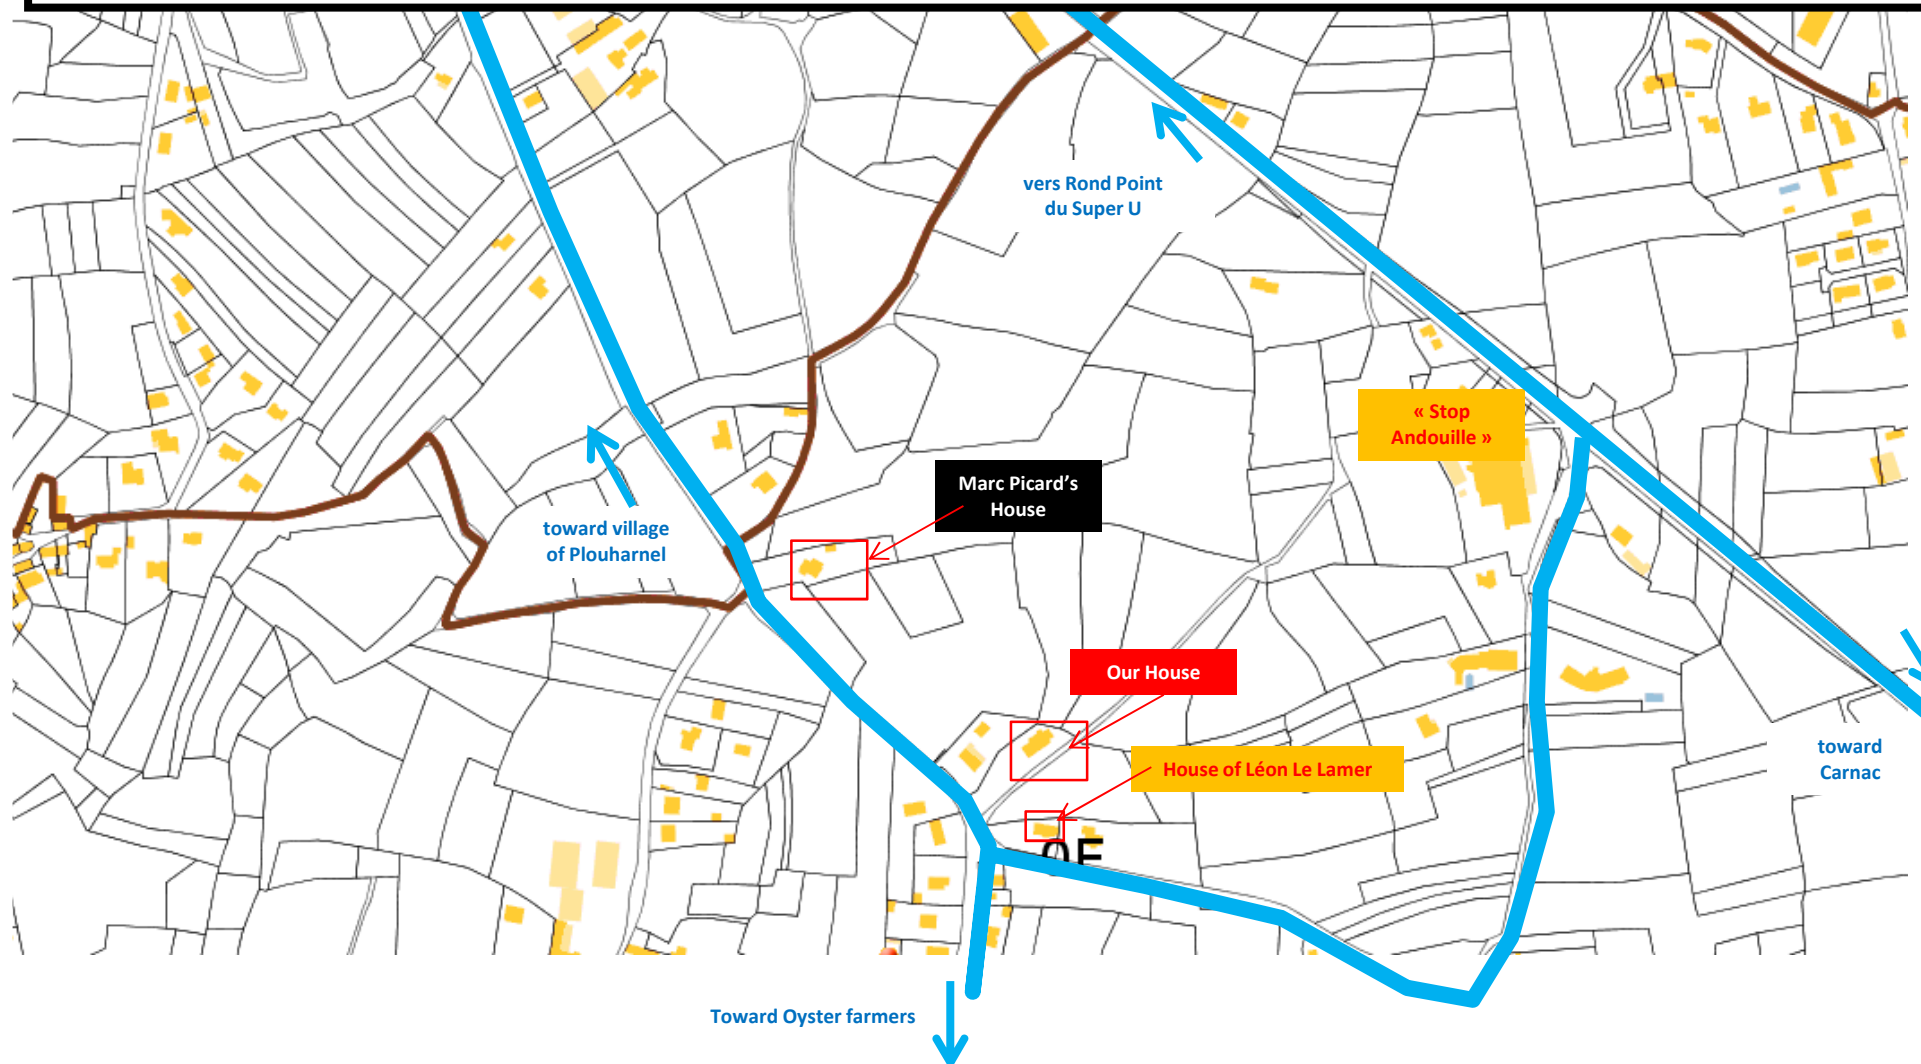

You will be welcomed by our neighbor, Marc PICARD.
Please find bellow, the area map to find him during your arrival at Kerroch.

On 4 ways (N165), take the exit "Carnac / Quiberon", then take direction Quiberon. By arriving at the traffic circle to the entrance of Plouharnel ("Super U" supermarket), take the direction Carnac. 500m after, turn right after panel " STOP ANDOUILLE ", then always to the right.
Keys are to be taken from **Marc PICARD** [tel : 0033 (0)9 51 21 64 31 / **0033 (0) 6 15 02 76 09** – email : kazhyipub@hotmail.com].
Thank you for calling him in advance, in order to warn him of the time of your arrival.

Parking